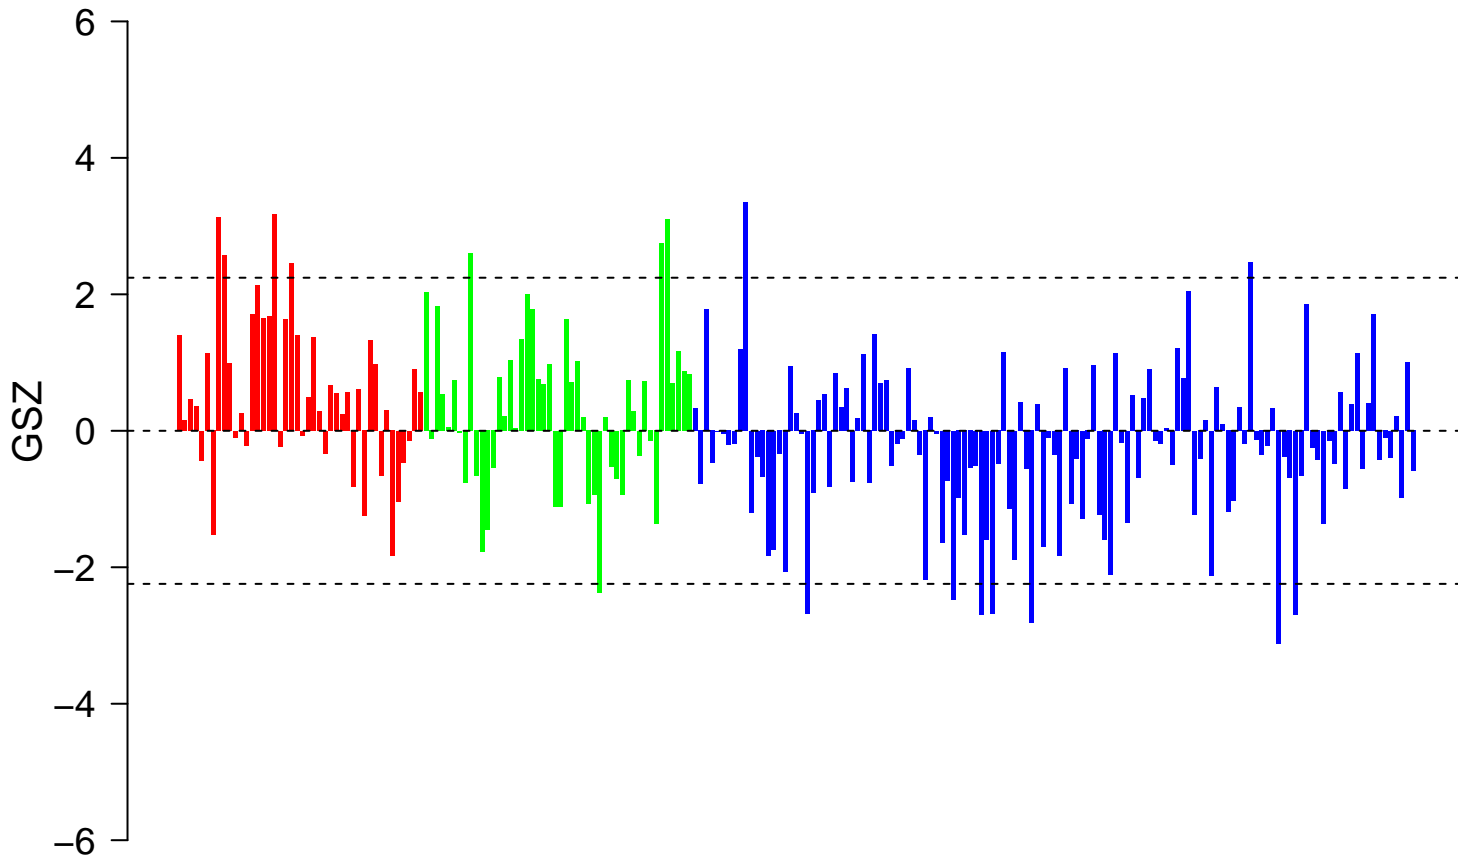

LIN_NPAS4_TARGETS_UP

■ on
■ -
□ off

LIN_NPAS4_TARGETS_UP